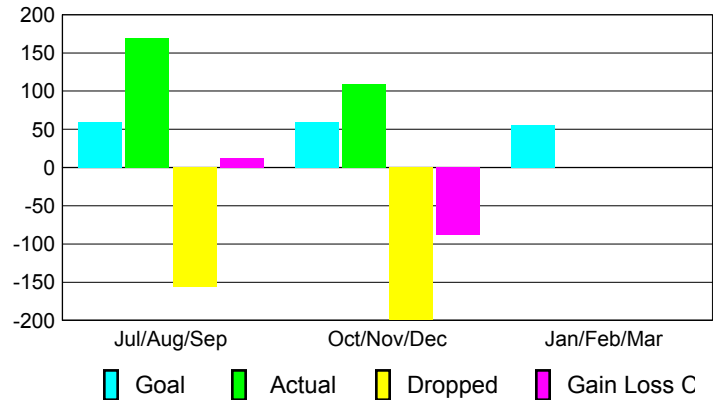

Club Results 2012-2013

Goal, New, Dropped, Gain/Loss

Comparison of Club Gain/Loss

Current Year Compared to the Previous Year

YTD Status Quo Clubs 2012-2013

Status Quo Clubs Compared to Status Quo Members

MEMBERSHIP

Membership Results
2012-2013

Membership
2011-2012

Month	Net Memb Goal	Actual New Memb	Actual Dropped Memb	Gain/Loss of Memb	Gain/Loss of Memb
Jul/Aug/Sep	60	169	-156	13	-35
Oct/Nov/Dec	60	110	-199	-89	96
Jan/Feb/Mar	55				174
Totals	175	279	-355	-76	235

Membership Results 2012-2013

Goal, New, Dropped, Gain/Loss

Comparison of Membership Gain/Loss

Current Year Compared to the Previous Year

Gender Comparison 2012-2013

Jul/Aug/Sep

Oct/Nov/Dec

Jan/Feb/Mar