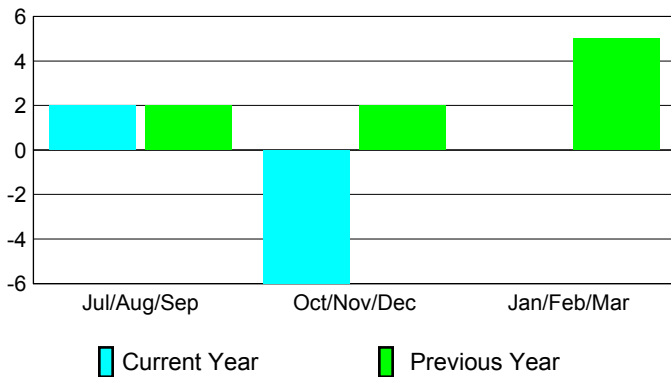

2012-2013 GMT Reports for District (or Undistricted) **District 323 C**

GMT: KAMLESH JAIN

Location: INDIA

GMT CA: 6

CLUBS

Club Results
2012-2013

Clubs
2011-2012

Month	New Club Goal	Actual New Clubs	Actual Dropped Clubs	Gain/Loss of Clubs	Gain/Loss of Clubs
Jul/Aug/Sep	3	3	-1	2	2
Oct/Nov/Dec	2	1	-7	-6	2
Jan/Feb/Mar	1				5
Totals	6	4	-8	-4	9

Club Results 2012-2013

Goal, New, Dropped, Gain/Loss

Comparison of Club Gain/Loss

Current Year Compared to the Previous Year

YTD Status Quo Clubs 2012-2013

Status Quo Clubs Compared to Status Quo Members

MEMBERSHIP