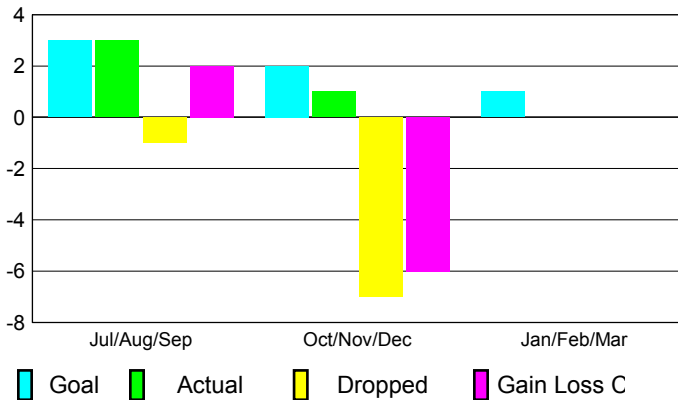

2012-2013 GMT Reports for District (or Undistricted) **District 323 C**

GMT: KAMLESH JAIN

Location: INDIA

GMT CA: 6

CLUBS

Club Results
2012-2013

Clubs
2011-2012

Month	New Club Goal	Actual New Clubs	Actual Dropped Clubs	Gain/Loss of Clubs	Gain/Loss of Clubs
Jul/Aug/Sep	3	3	-1	2	2
Oct/Nov/Dec	2	1	-7	-6	2
Jan/Feb/Mar	1				5
Totals	6	4	-8	-4	9

Club Results 2012-2013

Goal, New, Dropped, Gain/Loss

Comparison of Club Gain/Loss

Current Year Compared to the Previous Year

YTD Status Quo Clubs 2012-2013

Status Quo Clubs Compared to Status Quo Members

MEMBERSHIP