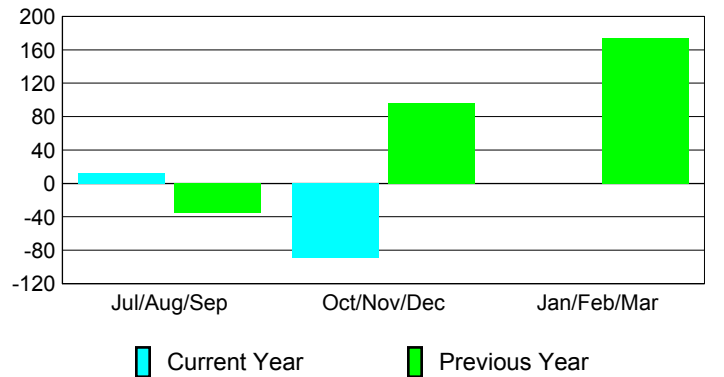

Club Results 2012-2013

Goal, New, Dropped, Gain/Loss

Comparison of Club Gain/Loss

Current Year Compared to the Previous Year

YTD Status Quo Clubs 2012-2013

Status Quo Clubs Compared to Status Quo Members

MEMBERSHIP

Membership Results
2012-2013

Membership
2011-2012

Month	Net Memb Goal	Actual New Memb	Actual Dropped Memb	Gain/Loss of Memb	Gain/Loss of Memb
Jul/Aug/Sep	60	169	-156	13	-35
Oct/Nov/Dec	60	110	-199	-89	96
Jan/Feb/Mar	55				174
Totals	175	279	-355	-76	235

Membership Results 2012-2013

Goal, New, Dropped, Gain/Loss

Comparison of Membership Gain/Loss

Current Year Compared to the Previous Year

Gender Comparison 2012-2013

Jul/Aug/Sep

Oct/Nov/Dec

Jan/Feb/Mar